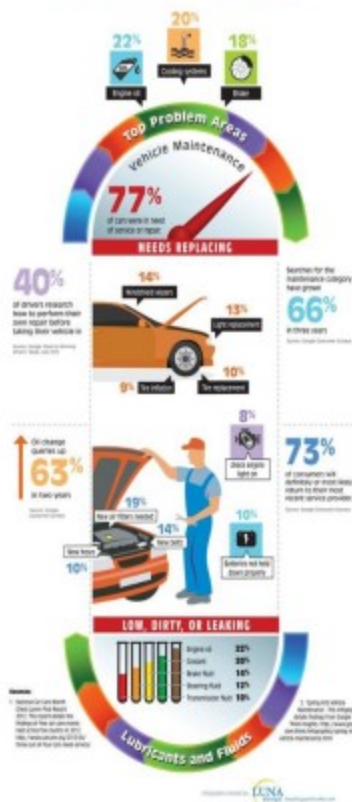

April Is National Car Care Month

Due to the shortage of new cars and the HUGE increases in used cars it is more important than ever for you to keep your vehicle properly maintained to keep it safely and reliably on the road.

It's always LESS EXPENSIVE to perform preventative maintenance than to repair a break down.

A survey of certified technicians found that the **most neglected maintenance** items are cooling systems, transmissions, brakes, power steering fluid service and oil changes.

PLUS...

Regular Maintenance on your car SAVES you money and gives you peace of mind!

The National Car Care Month Ultimate Maintenance Package

- Oil Change, Lube & Filter
- Coolant Service
- Inspect **Complete** Brake System
- **Multi-point Courtesy Inspection** (to make sure everything is okay)
- Free Car Wash

All This For Only $147.57*

Regular $206.87 -- You Save $59.30

During National Car Care Month

Call Now For Your Appt.

Don's Auto Care Center

860-292-8917

Be Car Care Aware®